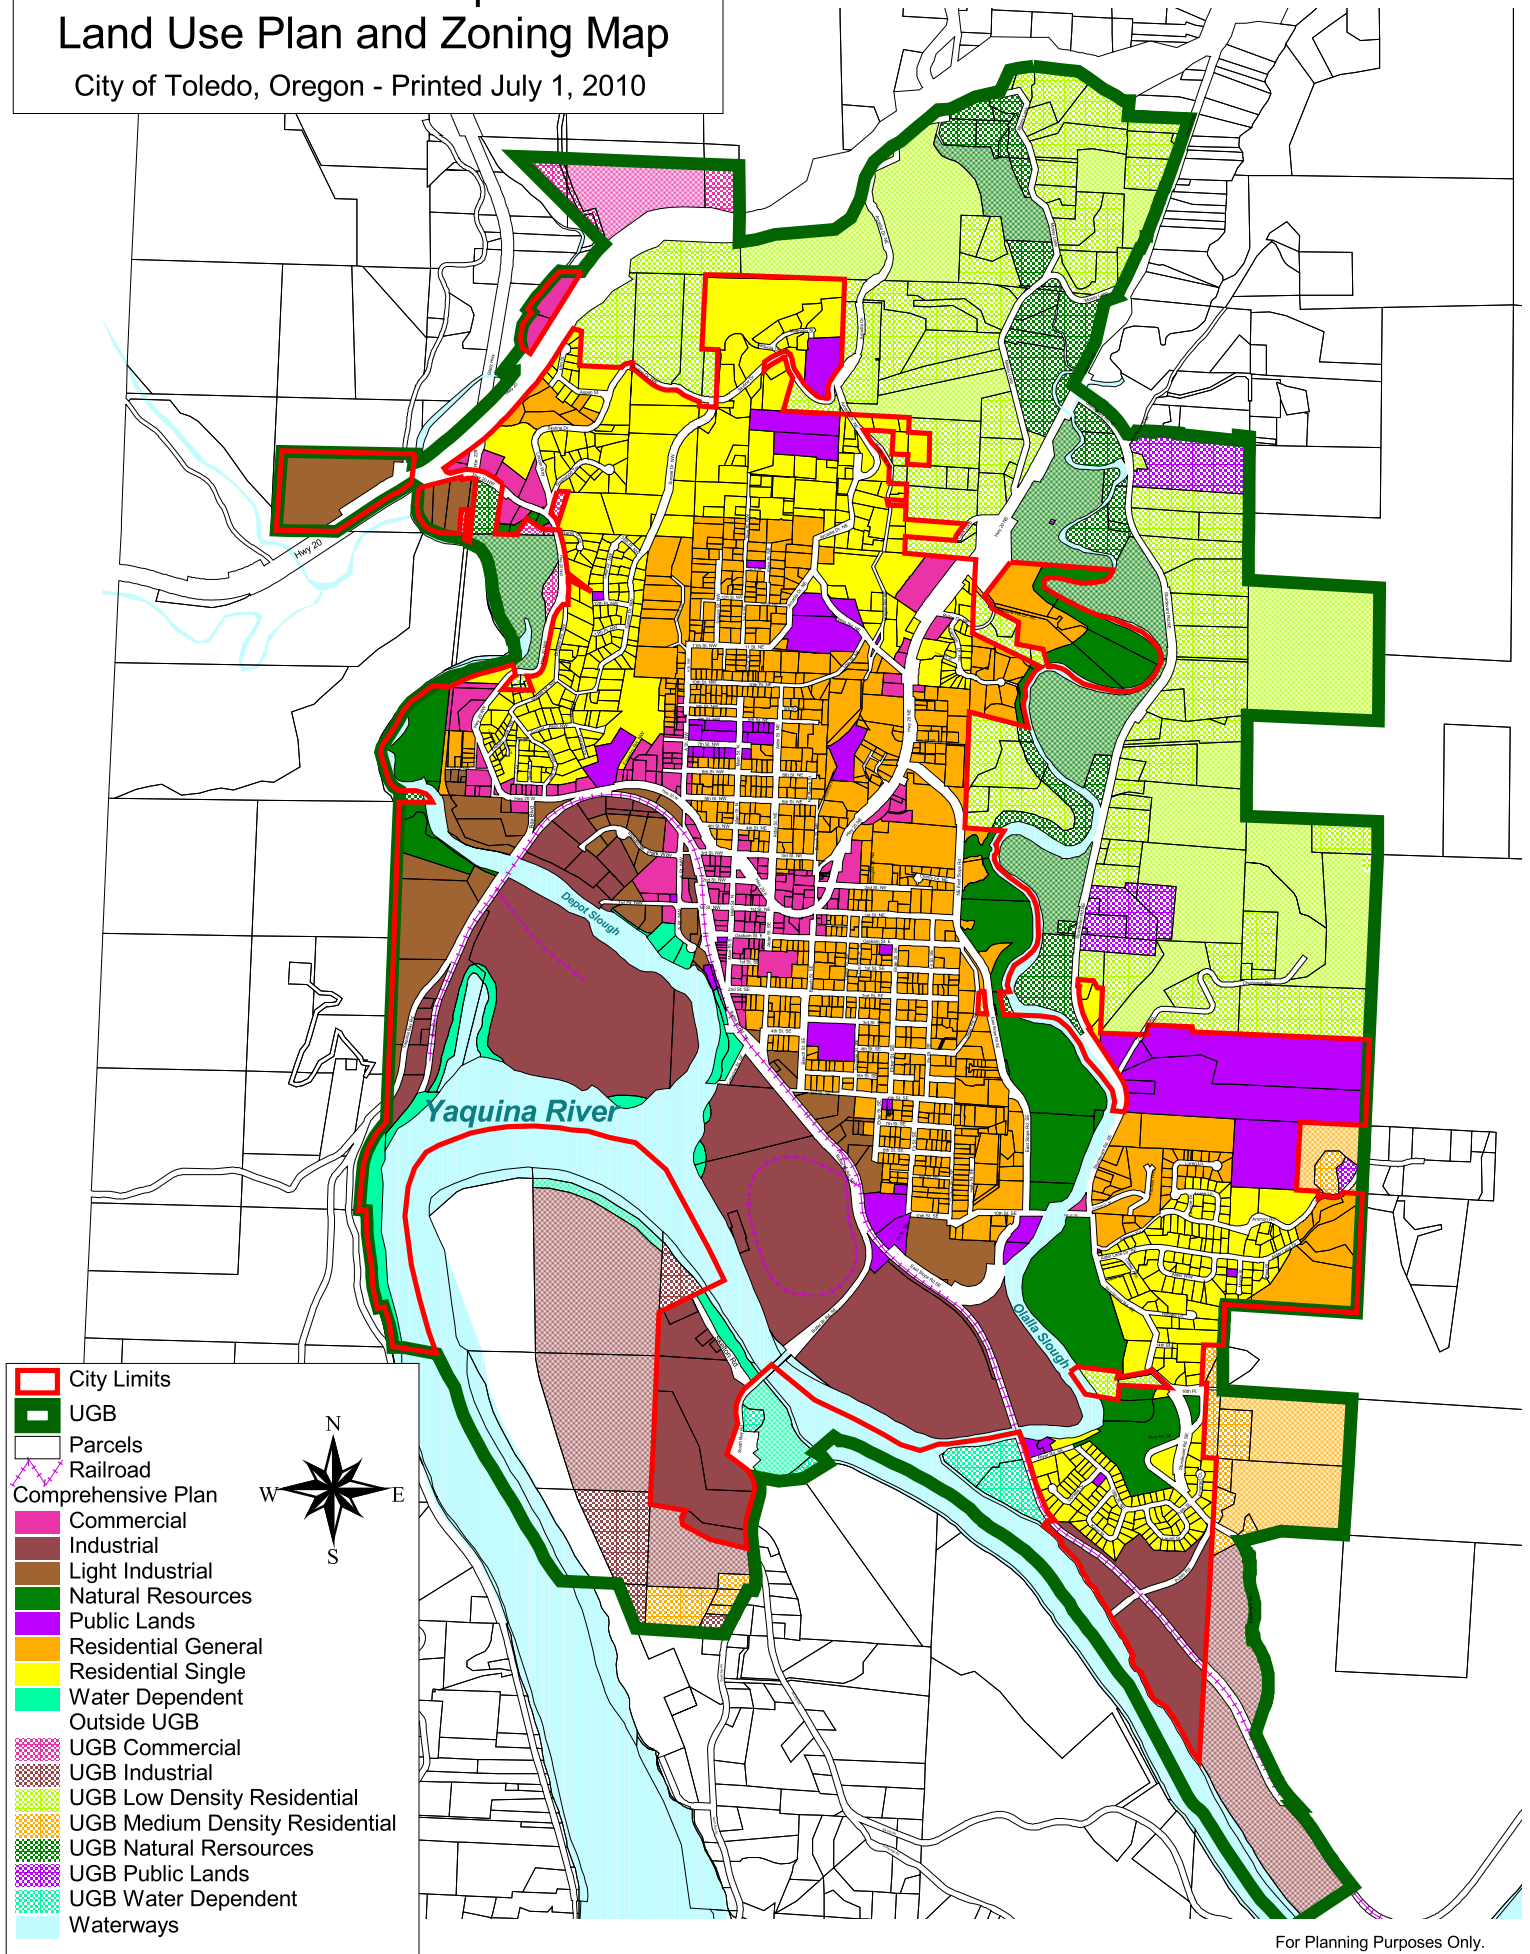

# The 2000 Toledo Comprehensive Land Use Plan and Zoning Map

City of Toledo, Oregon - Printed July 1, 2010

- City Limits
- UGB
- Parcels
- Railroad
- Comprehensive Plan
- Commercial
- Industrial
- Light Industrial
- Natural Resources
- Public Lands
- Residential General
- Residential Single
- Water Dependent Outside UGB
- UGB Commercial
- UGB Industrial
- UGB Low Density Residential
- UGB Medium Density Residential
- UGB Natural Resources
- UGB Public Lands
- UGB Water Dependent
- Waterways